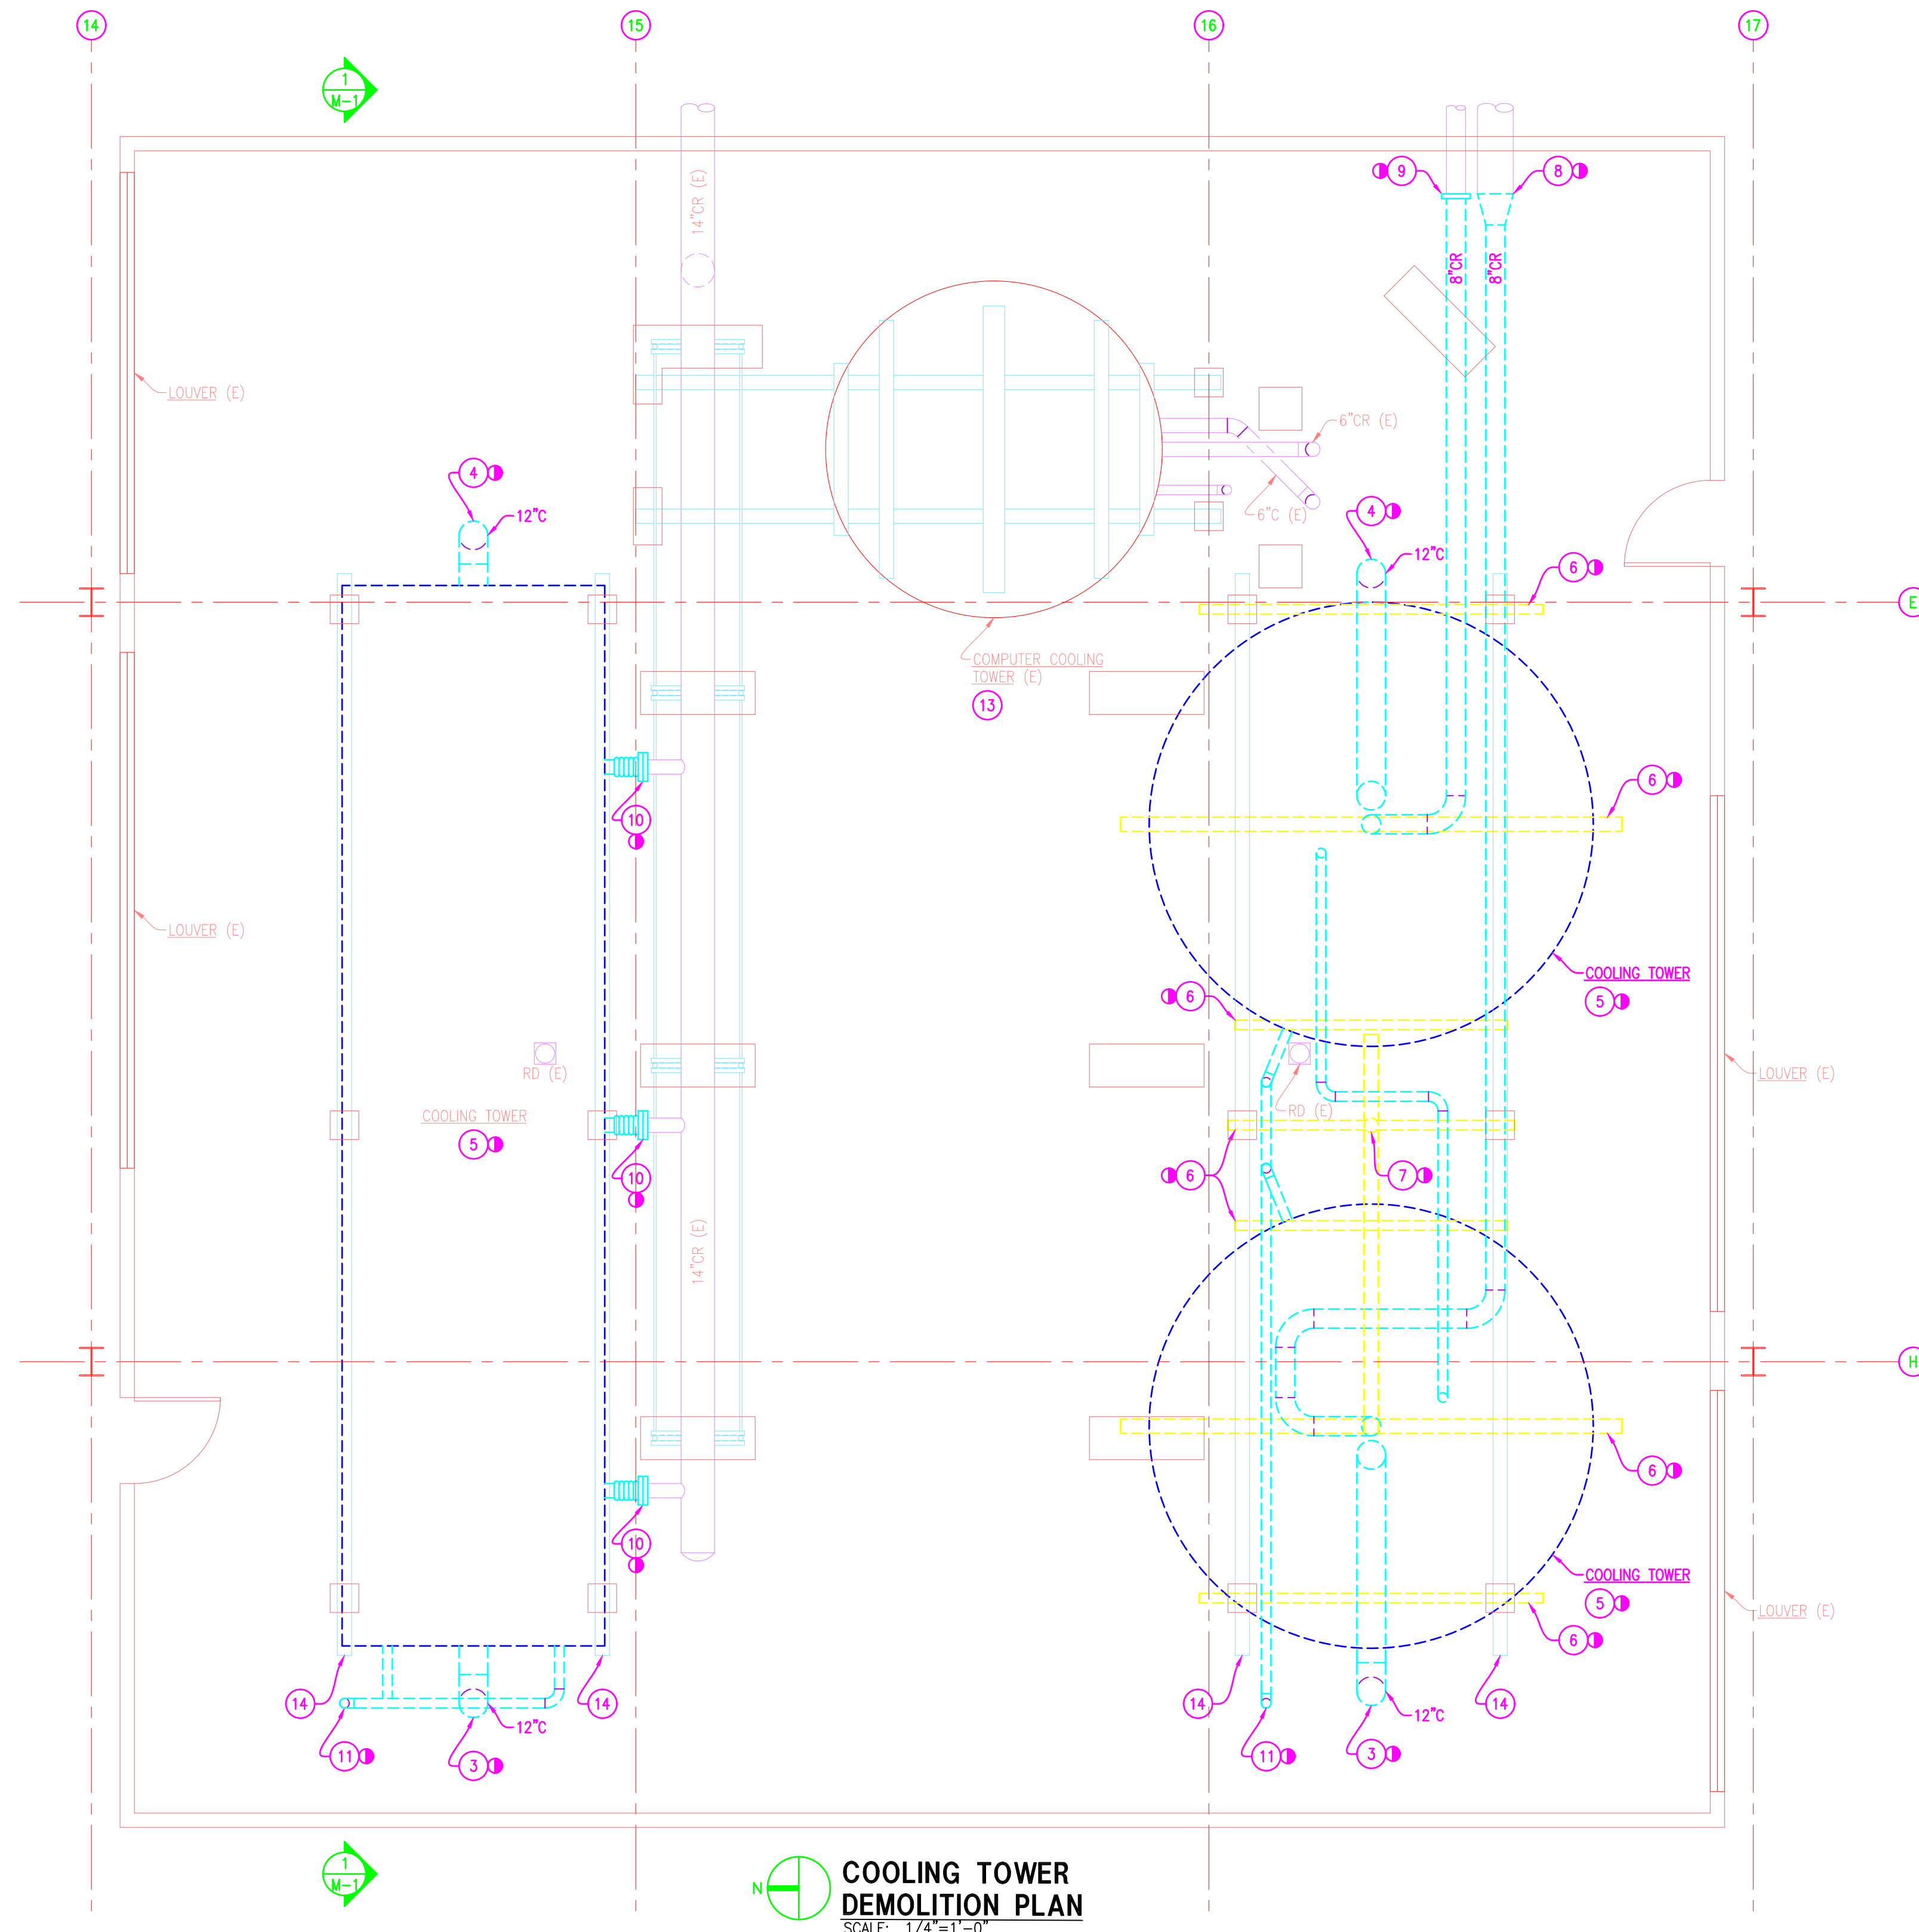

**NOTES BY SYMBOL**

1. ALL WORK SHALL BE NEW AND PROVIDED UNDER THIS CONTRACT UNLESS SPECIFICALLY MARKED "EXISTING", "EXIST", OR "(E)".
2. VERIFY LOCATIONS AND DIMENSIONS OF EXISTING EQUIPMENT AND COORDINATE ALL WORK PRIOR TO THE START OF CONSTRUCTION.
3. REMOVE CONDENSER WATER SUPPLY PIPING FROM COOLING TOWER TO BELOW FLEXIBLE CONNECTIONS, CAP WITH A BLIND FLANGE.
4. REMOVE CONDENSER WATER SUPPLY PIPING TO POINT INDICATED.
5. REMOVE COOLING TOWER, SUPPORTS AND ACCESSORIES COMPLETE.
6. REMOVE COOLING TOWER SUPPORT ABOVE EXISTING FRAMING SUPPORT TO REMAIN.
7. REMOVE CRANE TO ACCOMMODATE INSTALLATION OF NEW COOLING TOWER.
8. REMOVE CONDENSER WATER RETURN PIPING BACK TO POINT INDICATED DURING DEMOLITION OF SOUTH COOLING TOWERS.
9. REMOVE CONDENSER WATER RETURN PIPING BACK TO POINT INDICATED AND CAP.
10. REMOVE CONDENSER WATER RETURN PIPING FROM COOLING TOWER TO POINT INDICATED AND CAP.
11. REMOVE MAKEUP WATER PIPING FROM COOLING TOWER TO POINT INDICATED AND CAP.
12. CONTRACTOR TO ADEQUATELY DRAIN DOWN EXISTING CW SYSTEM TO ACCOMMODATE NEW INSTALLATION.
13. SMALLER COMPUTER COOLING TOWER MUST ALWAYS BE OPERATIONAL.
14. CLEAN EXISTING SUPPORT STEEL, REMOVE ALL SCALE, AND PAINT AND PREPARE FOR INSTALLATION OF COOLING TOWER.

**COOLING TOWER DEMOLITION PLAN**  
SCALE: 1/4"=1'-0"

**1 SECTION**  
SCALE: 1/4"=1'-0"

DATE:	
REVISION DESCRIPTION:	
ENGINEER'S STAMP	
PROJECT:	HEALTH CARE OFFICE BUILDING COOLING TOWER REPLACEMENT MECHANICAL CONSTRUCTION DRAWINGS
DRAWING TITLE:	COOLING TOWER MECHANICAL DEMOLITION PLAN
DRAWING NO:	M01 of
ANDY'S BEST CAD 1323 CARLYLE PARK CIRCLE HIGHLANDS RANCH, CO 80129 303-808-3352 WWW.ANDYSBESTCAD.COM	DRAWN: ABC DESIGNED: CLIENT: DATE: 03/11/22 SCALE: 1/4"=1'-0"