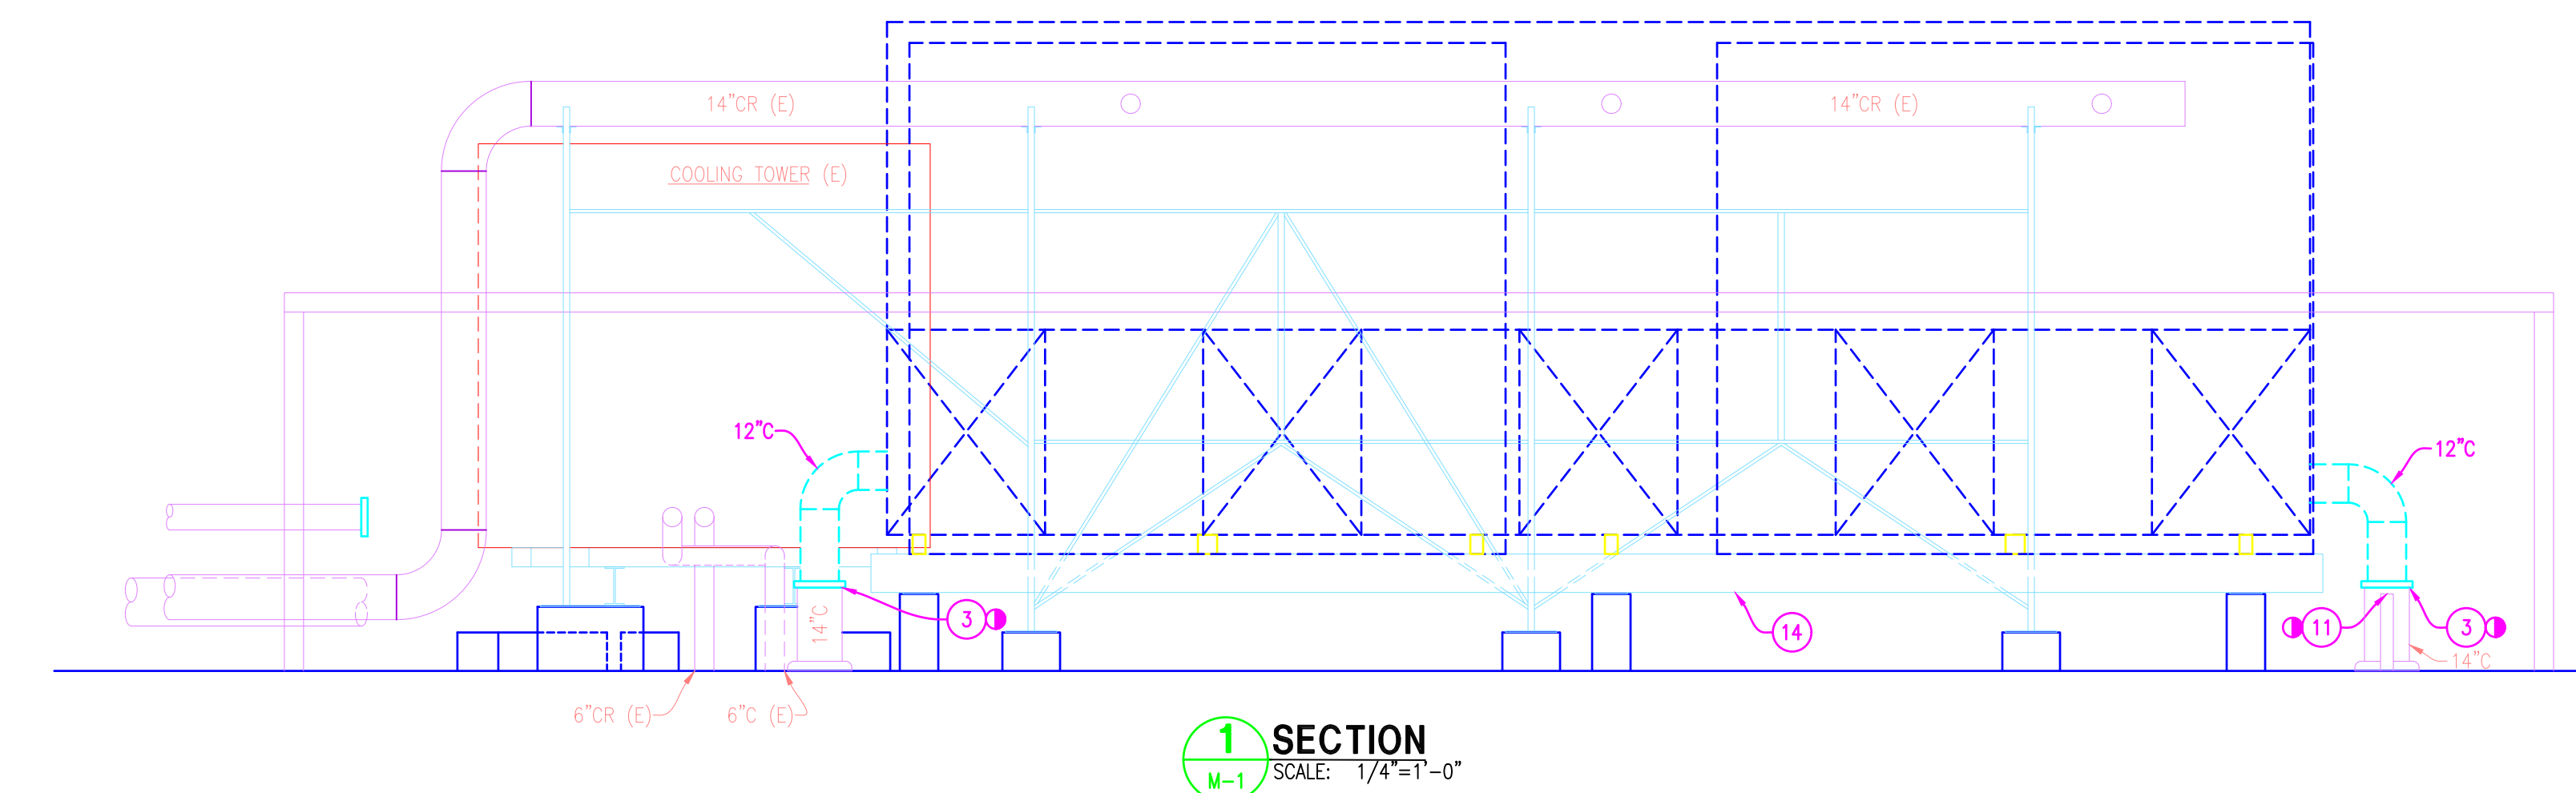

**NOTES BY SYMBOL**

1. ALL WORK SHALL BE NEW AND PROVIDED UNDER THIS CONTRACT UNLESS SPECIFICALLY MARKED "EXISTING", "EXIST", OR "(E)".
2. VERIFY LOCATIONS AND DIMENSIONS OF EXISTING EQUIPMENT AND COORDINATE ALL WORK PRIOR TO THE START OF CONSTRUCTION.
3. REMOVE CONDENSER WATER SUPPLY PIPING FROM COOLING TOWER TO BELOW FLEXIBLE CONNECTIONS, CAP WITH A BLIND FLANGE.
4. REMOVE CONDENSER WATER SUPPLY PIPING TO POINT INDICATED.
5. REMOVE COOLING TOWER, SUPPORTS AND ACCESSORIES COMPLETE.
6. REMOVE COOLING TOWER SUPPORT ABOVE EXISTING FRAMING SUPPORT TO REMAIN.
7. REMOVE CRANE TO ACCOMMODATE INSTALLATION OF NEW COOLING TOWER.
8. REMOVE CONDENSER WATER RETURN PIPING BACK TO POINT INDICATED DURING DEMOLITION OF SOUTH COOLING TOWERS.
9. REMOVE CONDENSER WATER RETURN PIPING BACK TO POINT INDICATED AND CAP.
10. REMOVE CONDENSER WATER RETURN PIPING FROM COOLING TOWER TO POINT INDICATED AND CAP.
11. REMOVE MAKEUP WATER PIPING FROM COOLING TOWER TO POINT INDICATED AND CAP.
12. CONTRACTOR TO ADEQUATELY DRAIN DOWN EXISTING CW SYSTEM TO ACCOMMODATE NEW INSTALLATION.
13. SMALLER COMPUTER COOLING TOWER MUST ALWAYS BE OPERATIONAL.
14. CLEAN EXISTING SUPPORT STEEL, REMOVE ALL SCALE, AND PAINT AND PREPARE FOR INSTALLATION OF COOLING TOWER.

**COOLING TOWER DEMOLITION PLAN**  
SCALE: 1/4"=1'-0"

**1 SECTION**  
SCALE: 1/4"=1'-0"

DATE:	
REVISION DESCRIPTION:	
ENGINEER'S STAMP	
PROJECT:	HEALTH CARE OFFICE BUILDING COOLING TOWER REPLACEMENT MECHANICAL CONSTRUCTION DRAWINGS
DRAWING TITLE:	COOLING TOWER MECHANICAL DEMOLITION PLAN
DRAWING NO:	M01 of
ANDY'S BEST CAD 1323 CARLYLE PARK CIRCLE HIGHLANDS RANCH, CO 80129 303-808-3352 WWW.ANDYSBESTCAD.COM	DRAWN: ABC DESIGNED: CLIENT: DATE: 03/11/22 SCALE: 1/4"=1'-0"